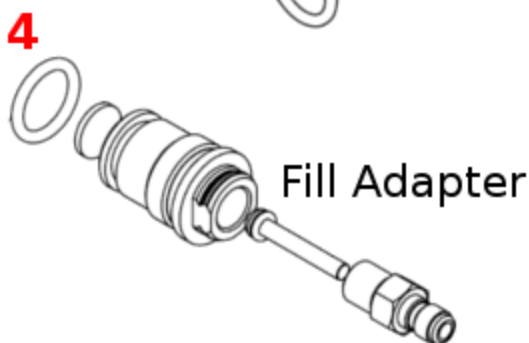

CaptainOring.com
Crosman Silhouette
1701P
O-Ring Replacement Guide

O-Ring Sizes

1

2

3

4

Bolt

1

Valve Assembly

2

4

4

Fill Adapter

4

4

Gauge Port