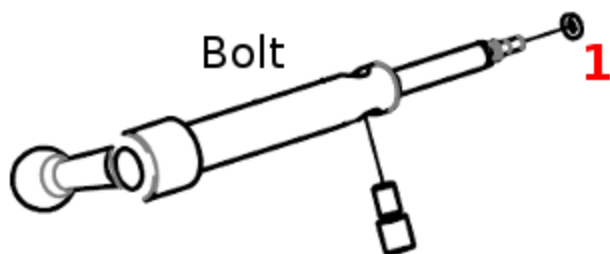

CaptainOring.com
Crosman Silhouette
1701P
O-Ring Replacement Guide

O-Ring Sizes

1

2

3

4

Bolt

1

Valve Assembly

2

4

4

Fill Adapter

4

4

Gauge Port