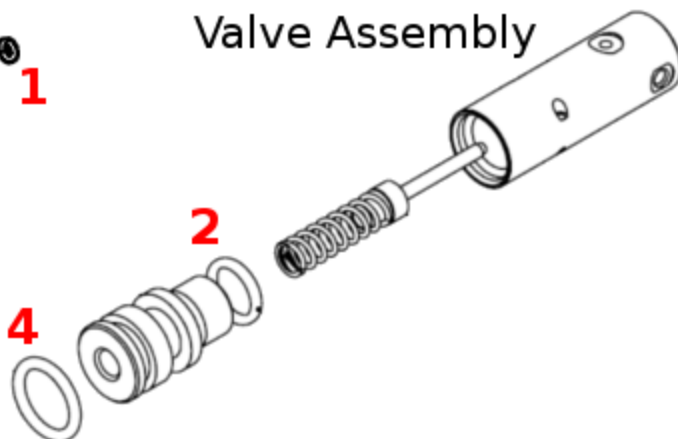

CaptainOring.com
Crosman Silhouette
1701P
O-Ring Replacement Guide

O-Ring Sizes

1

2

3

4

Bolt

1

Valve Assembly

2

4

4

Fill Adapter

4

4

Gauge Port