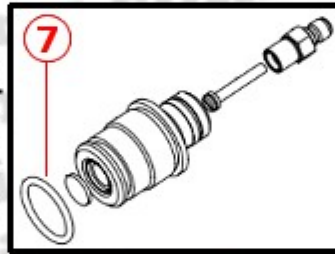

CaptainOring.com
Crosman Benjamin
Marauder BP1763/BP2263
O-Ring Replacement Guide

O-Ring Sizes

Gauge Port

Fill Adapt.

Valve Assy.

BP1763/1764 & BP2263/2264