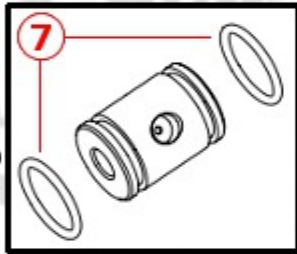

CaptainOring.com
Crosman Benjamin
Marauder BP1763/BP2263
O-Ring Replacement Guide

O-Ring Sizes

Gauge Port

Fill Adapt.

Valve Assy.

BP1763/1764 & BP2263/2264