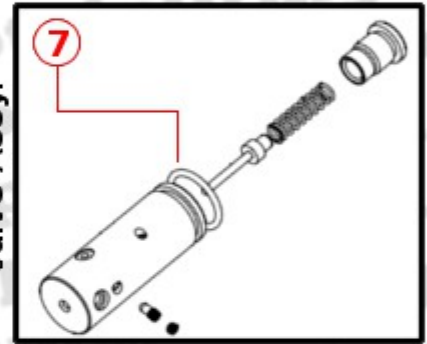

CaptainOring.com
Crosman Benjamin
Marauder BP1763/BP2263
O-Ring Replacement Guide

O-Ring Sizes

Gauge Port

Fill Adapt.

Valve Assy.

BP1763/1764 & BP2263/2264