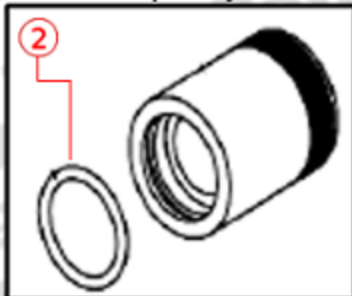

CaptainO-ring.com
Crosman Benjamin
Discovery BP1K77 & BP9M22
O-Ring Replacement Guide

O-Ring Sizes

1

2

3

4

5

Valve Assy.

Fill Adapter

Cap Assy.

Gauge Port

Bolt