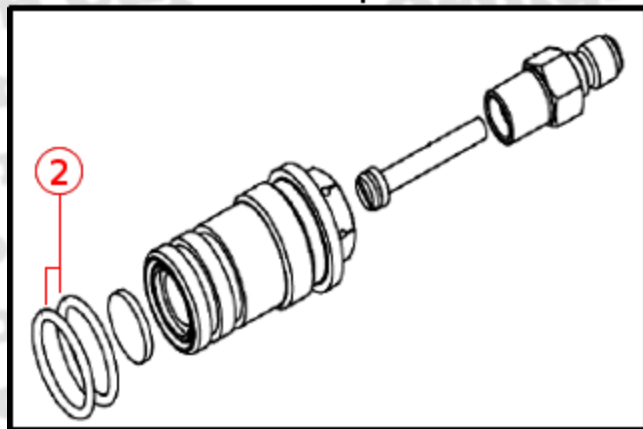

CaptainO-ring.com
Crosman Benjamin
Discovery BP1K77 & BP9M22
O-Ring Replacement Guide

O-Ring Sizes

1

2

3

4

5

Valve Assy.

Fill Adapter

Cap Assy.

Gauge Port

Bolt