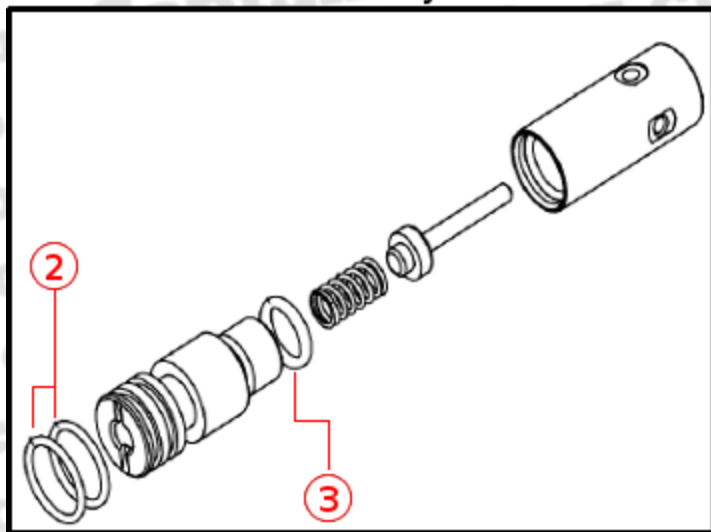

CaptainO-ring.com
Crosman Benjamin
Discovery BP1K77 & BP9M22
O-Ring Replacement Guide

O-Ring Sizes

1

2

3

4

5

Valve Assy.

Fill Adapter

Cap Assy.

Gauge Port

Bolt