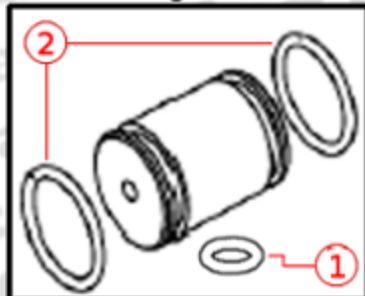

CaptainO-ring.com
Crosman Benjamin
Discovery BP1K77 & BP9M22
O-Ring Replacement Guide

O-Ring Sizes

1

2

3

4

5

Valve Assy.

Fill Adapter

Cap Assy.

Gauge Port

Bolt