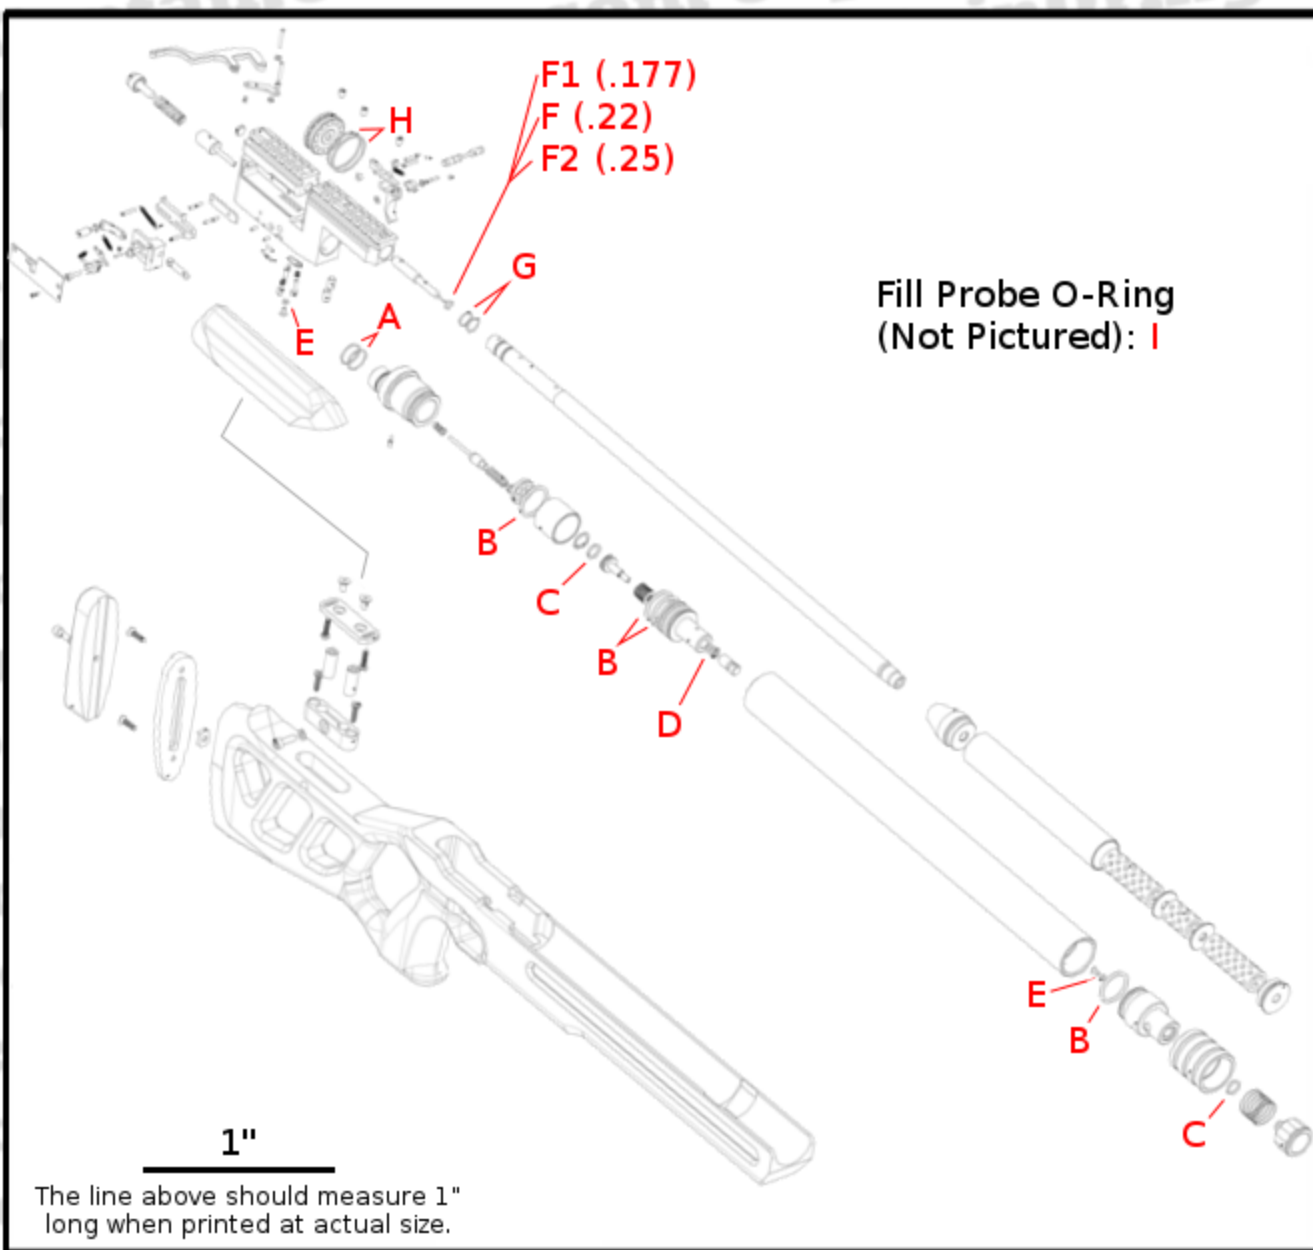

CaptainOring.com

Kalibr Cricket

(.177, .22, .25)

O-Ring Replacement Guide

O-Ring Sizes

A

B

C

D

E

F

G

I

F1

F2

F1 (.177)
F (.22)
F2 (.25)

Fill Probe O-Ring
(Not Pictured): I

1"

The line above should measure 1" long when printed at actual size.