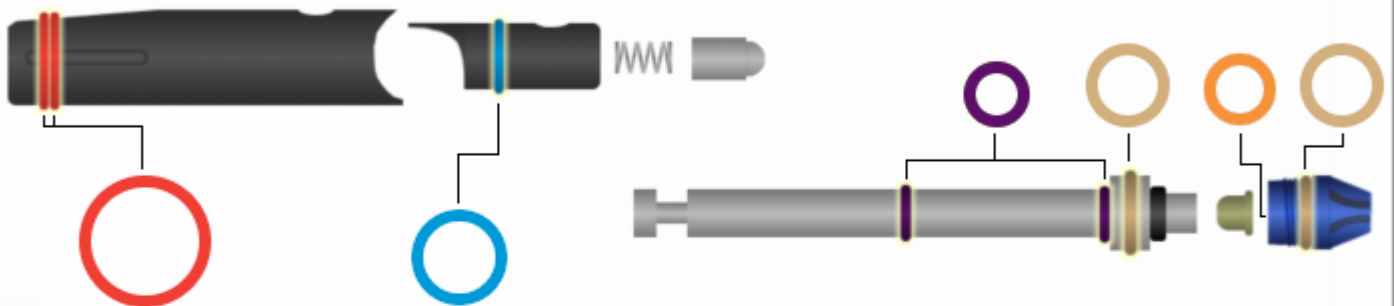

**Eclipse EGO 11<sup>®</sup>**  
**Color O-Ring Manual**  
**CaptainOring.com**

**Bolt & Rammer**

**LPR, Valve, Torpedo**

**SL3 Inline Regulator**