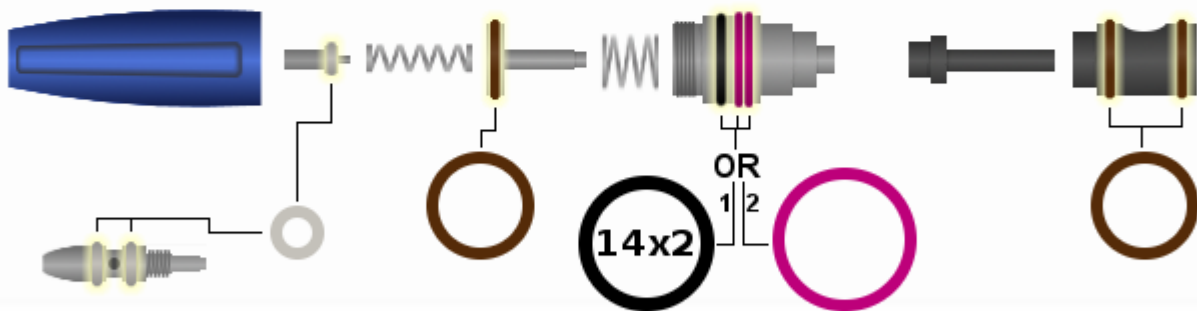

**Eclipse EGO 11<sup>®</sup>**  
**Color O-Ring Manual**  
**CaptainOring.com**

**Bolt & Rammer**

**LPR, Valve, Torpedo**

**SL3 Inline Regulator**