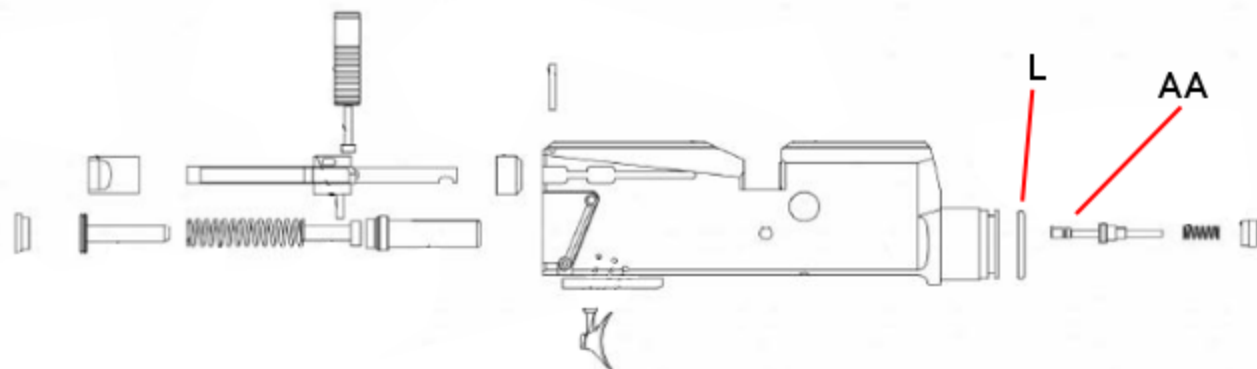

CaptainOring.com
FX Streamline
 (.177, .22, .25)
O-Ring Replacement Guide

O-Ring Sizes

The line above should be 1" long when printed at actual size.

Barrel Inlet

Probe Assembly

C (.177)
 E (.22)
 F (.25)

D (.177)
 G (.22)
 H (.25)