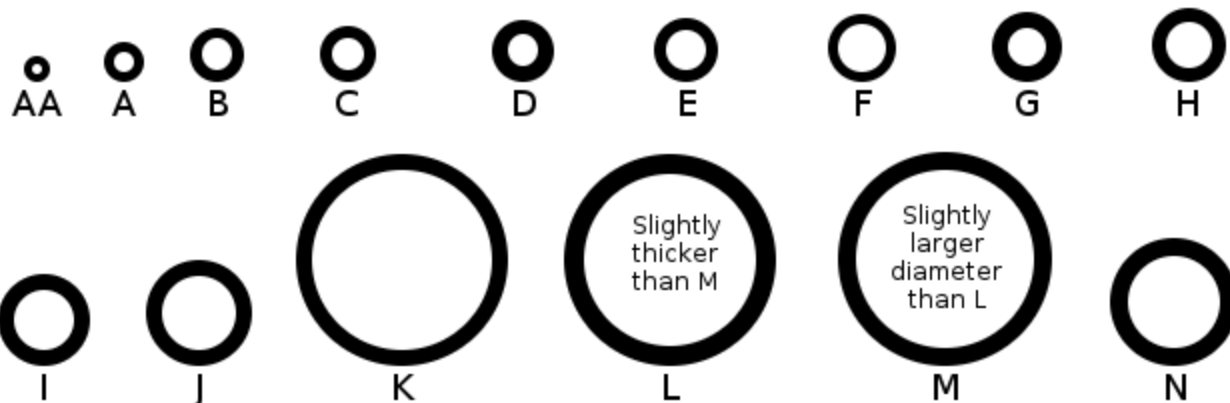

CaptainOring.com
FX Streamline
 (.177, .22, .25)
O-Ring Replacement Guide

O-Ring Sizes

The line above should be 1" long when printed at actual size.

Barrel Inlet

Probe Assembly

C (.177)
 E (.22)
 F (.25)

D (.177)
 G (.22)
 H (.25)