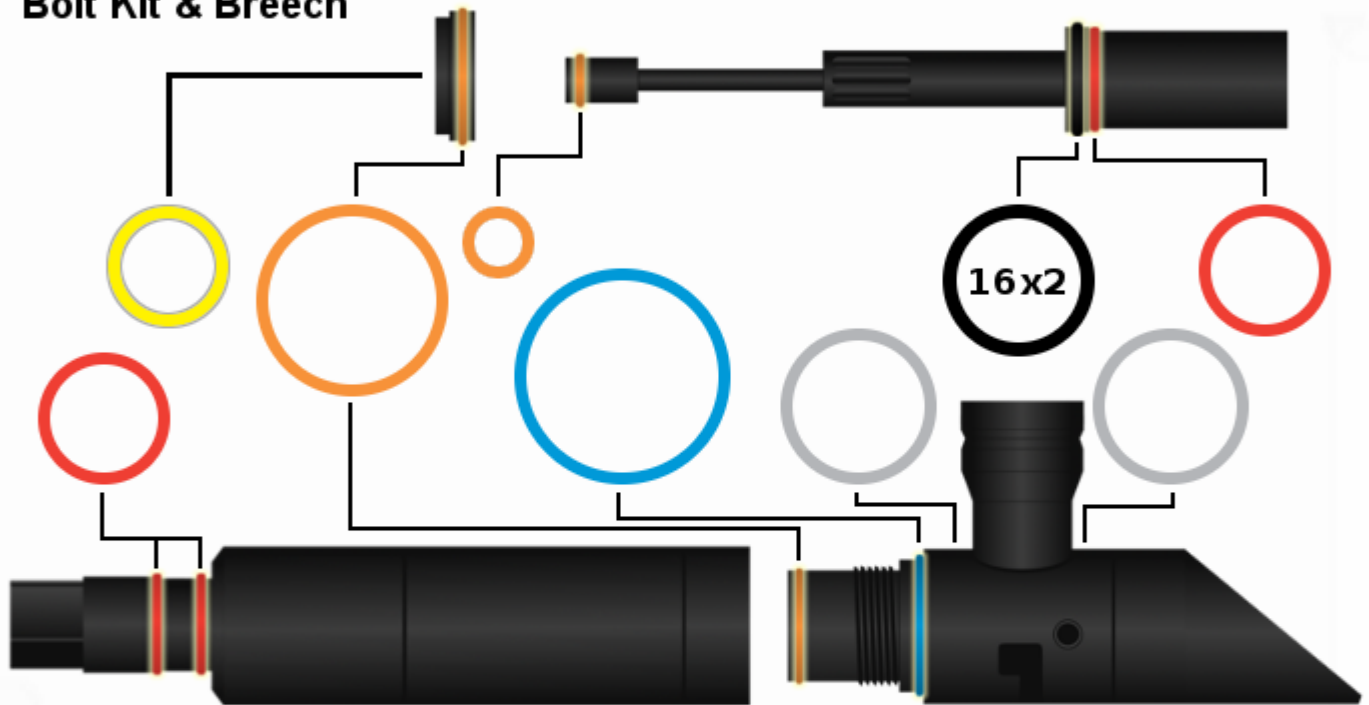

Smart Parts ION[®]
Color O-Ring Manual
CaptainOring.com

Bolt Kit & Breech

Inline Regulator