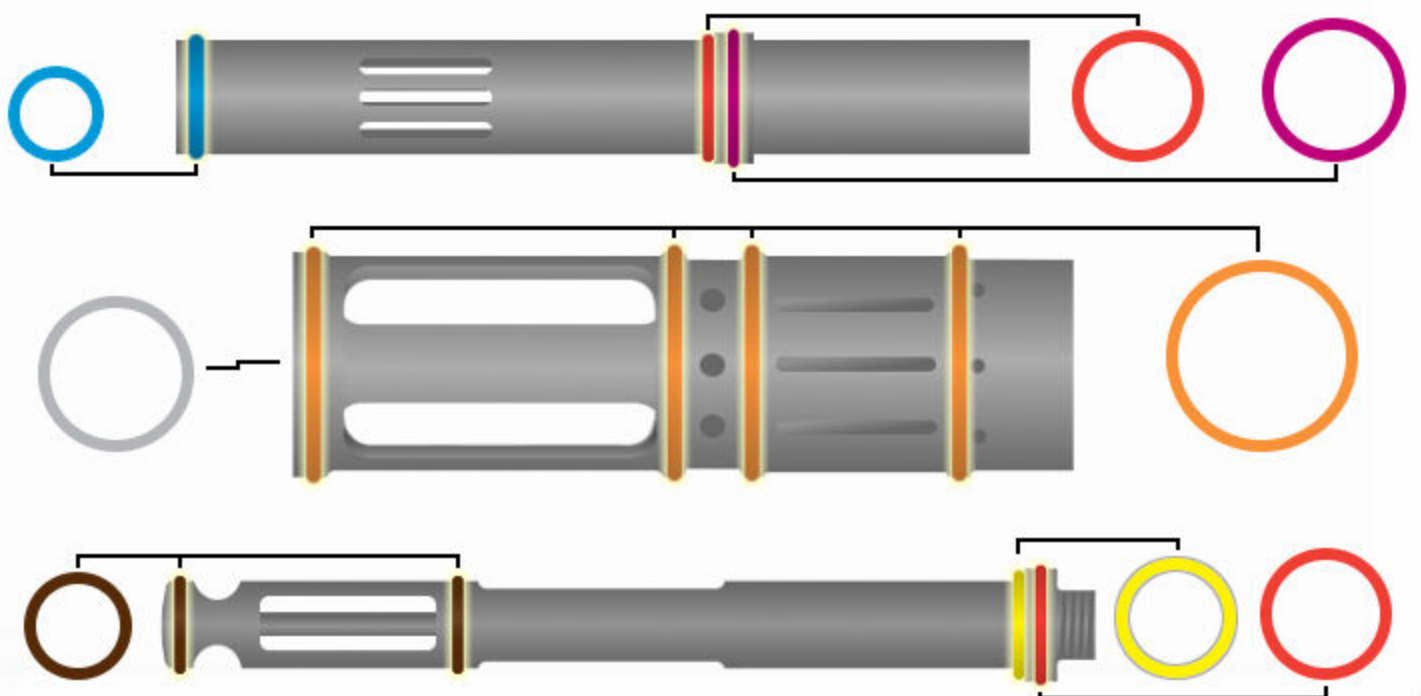

DLX LUXE 2.0[®]
Color O-Ring Manual
CaptainOring.com

Powercore

Reg