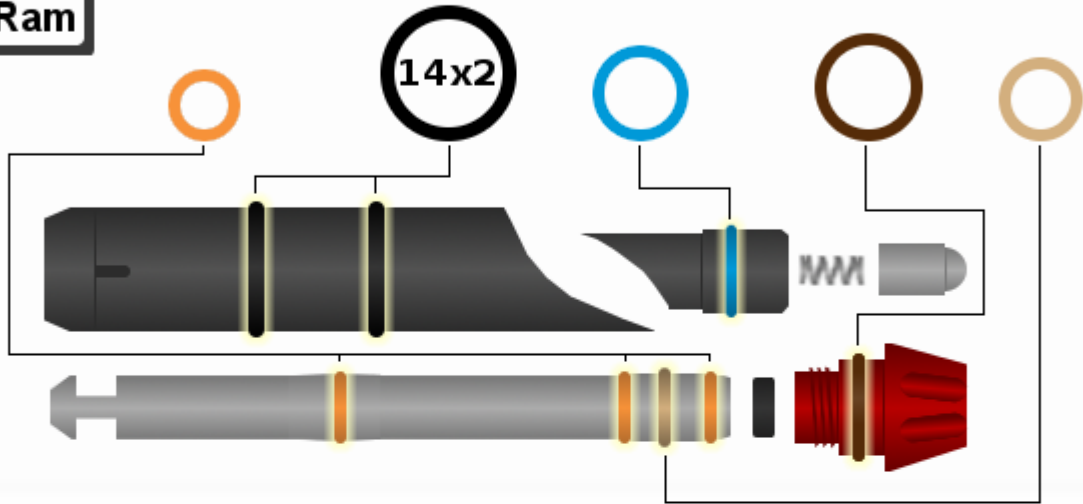

ECLIPSE LV1®
Color O-Ring Manual
CaptainOring.com

Bolt & Ram

SL4 Reg & LPR