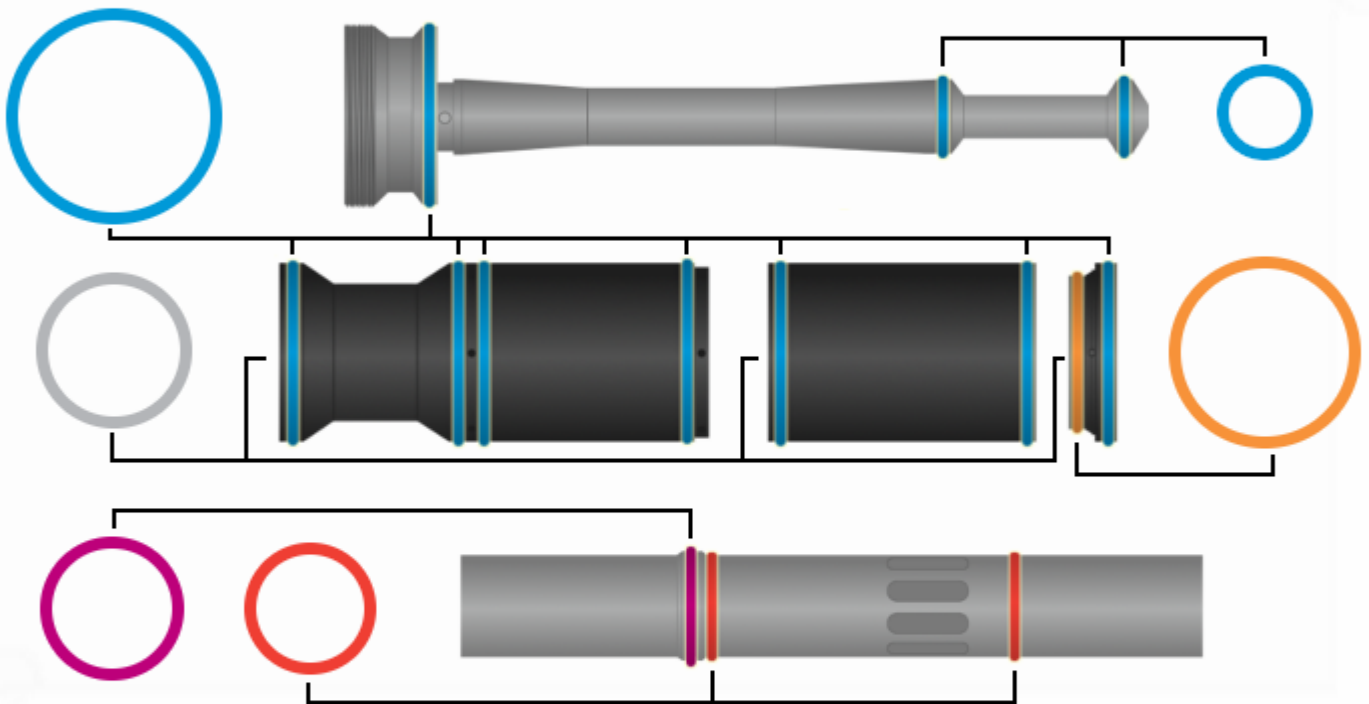

**Smart Parts
Shocker®
Color O-Ring Manual
CaptainO-ring.com**

Bolt & Firing Engine

Inline Regulator